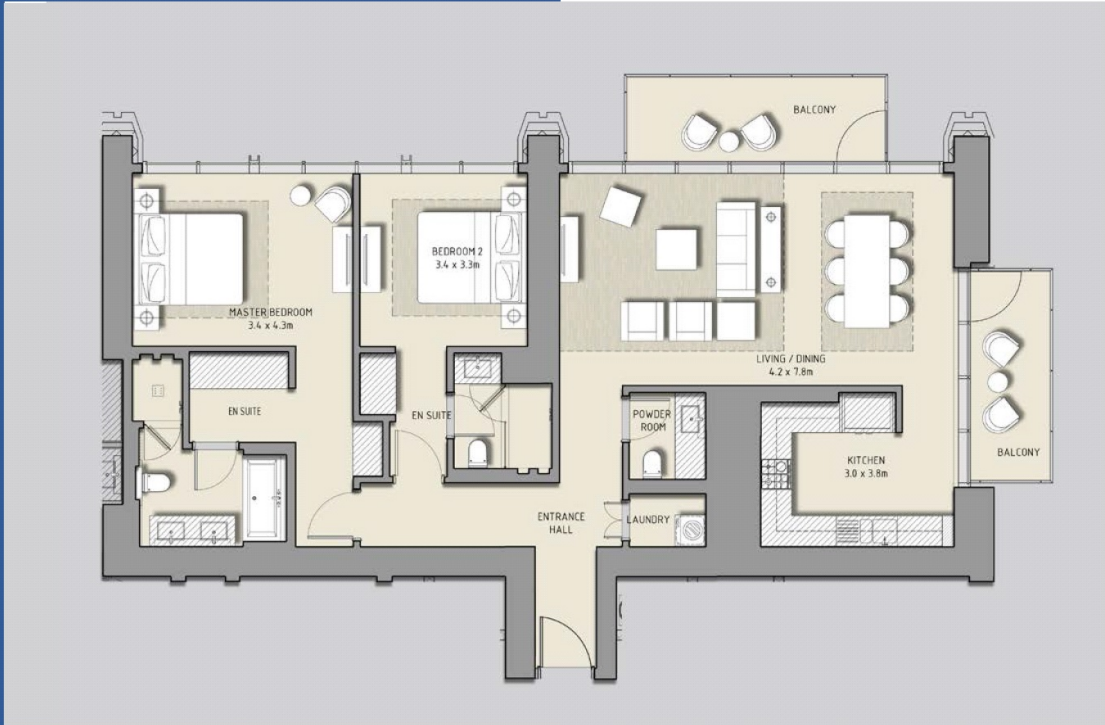

# BLVD HEIGHTS

2 BEDROOMS  
TOWER 1 - UNIT 102  
LEVEL 1

	Sq.m	Sq.ft
SUITE AREA	133.06	1432
BALCONY AREA	19.08	205
TOTAL AREA	152.14	1637

Disclaimer: 1. All materials, dimensions & drawings are approximate. 2. Information is subject to change without notice. 3. Actual suite area may vary from the stated area. 4. Drawings not to scale. 5. The developer reserves the right to make revisions/alterations without any liability whatsoever.